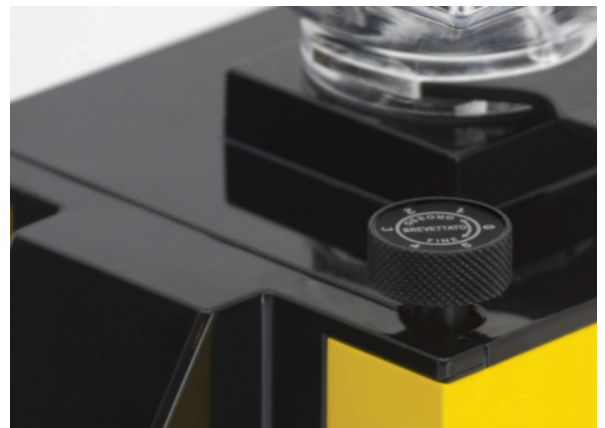

Eureka Performance is built on the Eureka Essential platform, but with a sound-dampening design, and is available in a matte black or stainless steel finish with a chromed metal front.

The doser-less design of the Performance allows you to grind coffee directly into your portafilter, minimizing the amount of coffee grounds left-over between shots. The Performance also delivers a light and fluffy cone for more accurate tamping.

Though compact (only 14" tall), the Performance features a powerful direct-drive motor, large 50mm burrs, an adjustable fork to properly fit any portafilter, and micro-metric grind adjustments to dial in the perfect grind setting.

Burrs: 50mm carbon steel | **Bean Hopper:** 300g

Finish: matte black or chrome + chromed metal front

Height: 35cm/14" | **Width:** 12cm/4.75" | **Depth:** 18cm/7" | **Weight:** 5.5kg/12.5lb

Zuccarini Importing · www.zuccarini.ca · 416 537 3439
1335 Davenport Road · hello@zuccarini.ca